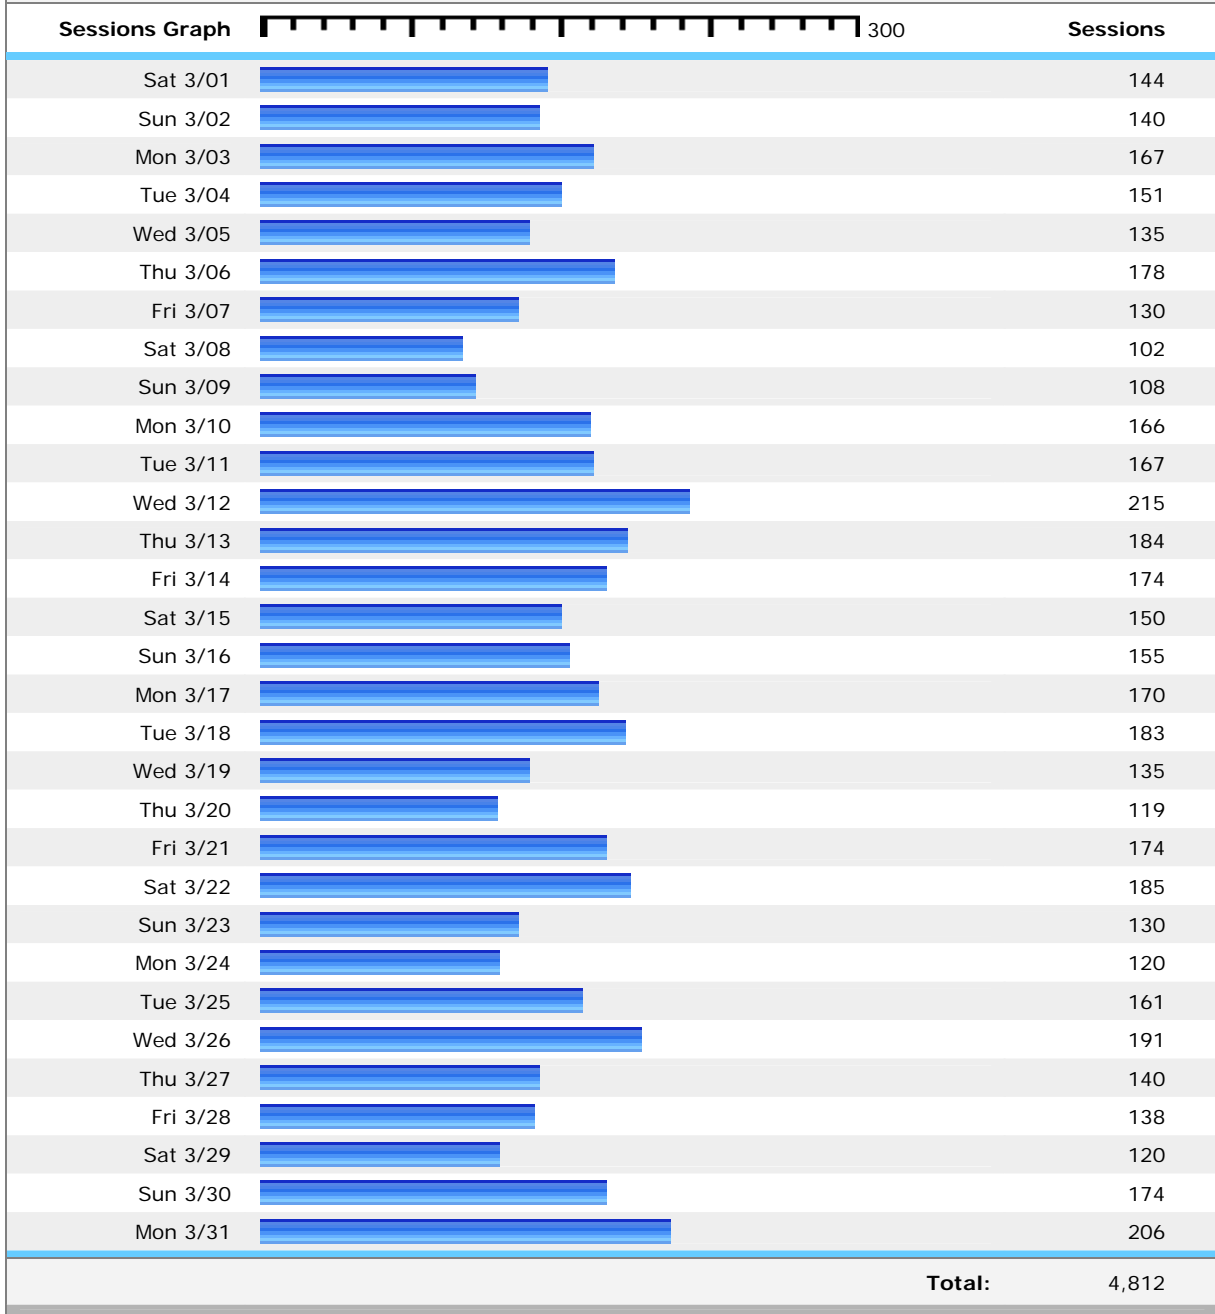

Report: Sessions Graph - collier.ifas.ufl.edu
Date Range: 03/01/2008 - 03/31/2008

Help Information

Sessions Graph

This report shows the trend of recent activity on your website in terms of Visitor Sessions over time. The default