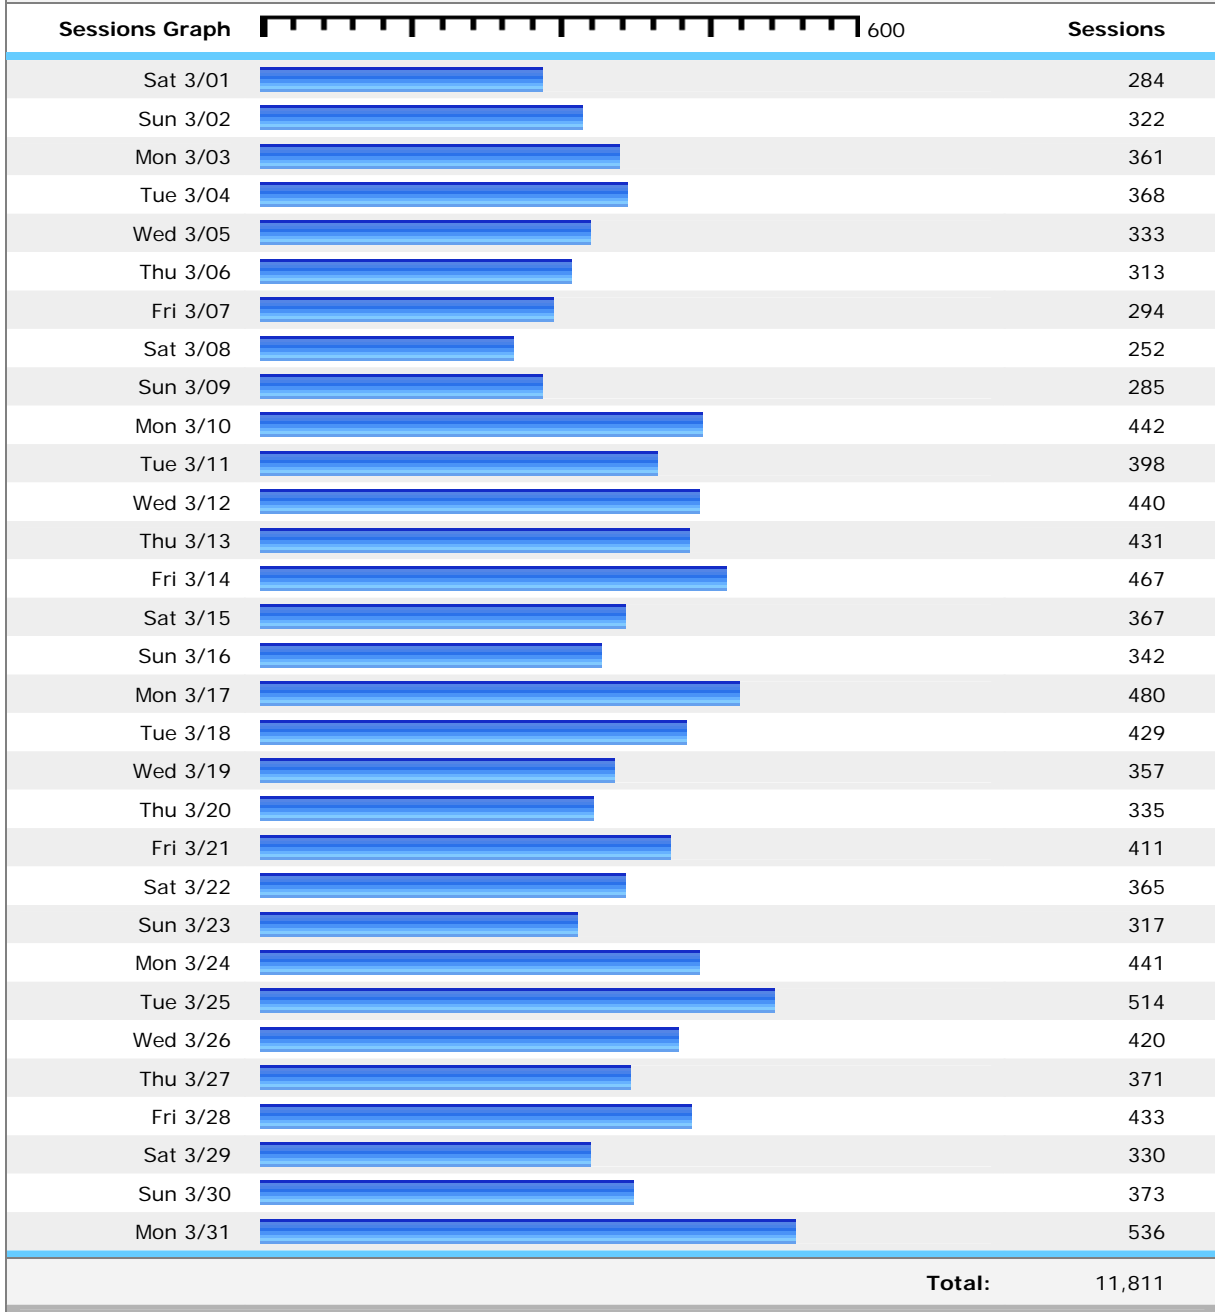

Report: Sessions Graph - pinellas.ifas.ufl.edu
Date Range: 03/01/2008 - 03/31/2008

Help Information

Sessions Graph

This report shows the trend of recent activity on your website in terms of Visitor Sessions over time. The default