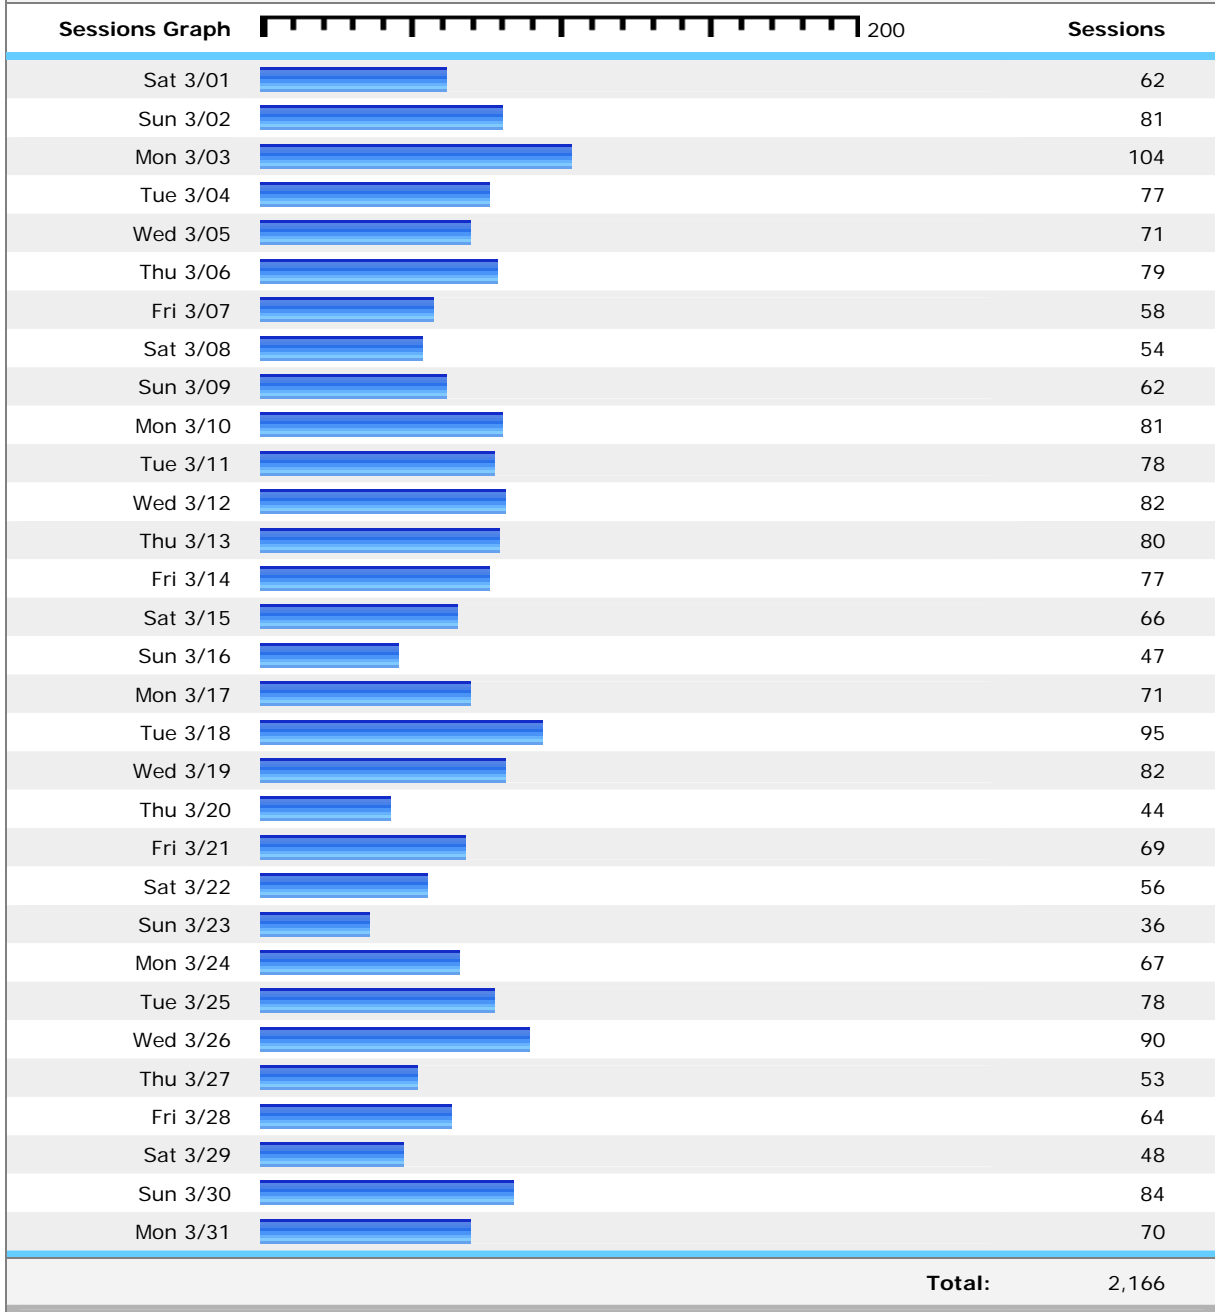

Report: Sessions Graph - polk.ifas.ufl.edu
Date Range: 03/01/2008 - 03/31/2008

Help Information

Sessions Graph

This report shows the trend of recent activity on your website in terms of Visitor Sessions over time. The default